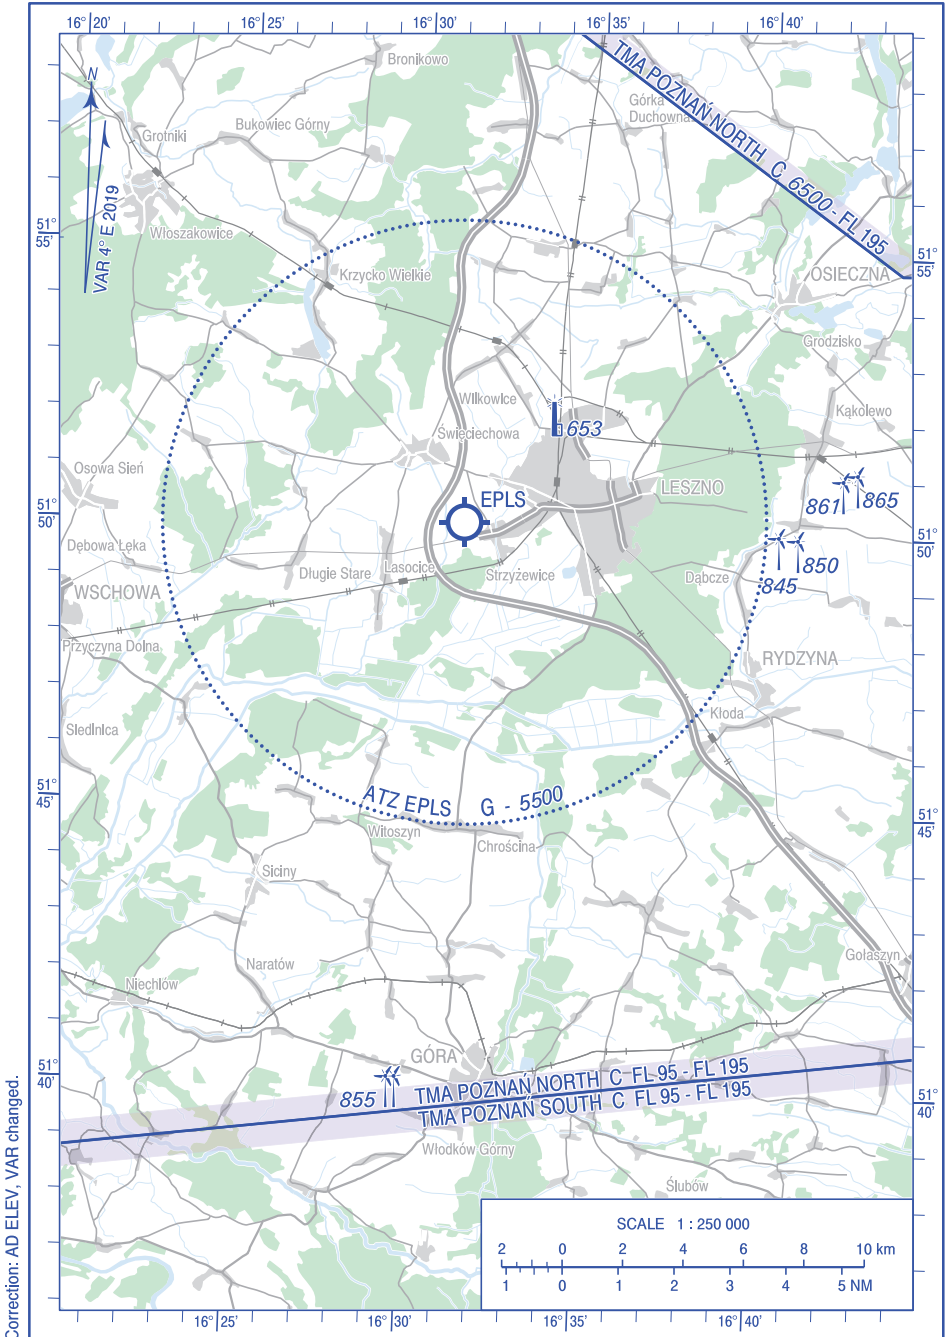

**VISUAL  
OPERATION  
CHART**

AD ELEV 310 ft

FIS POZNAŃ INFORMATION 126.300

**Strzyżewice k/Leszna**

Correction: AD ELEV., VAR changed.